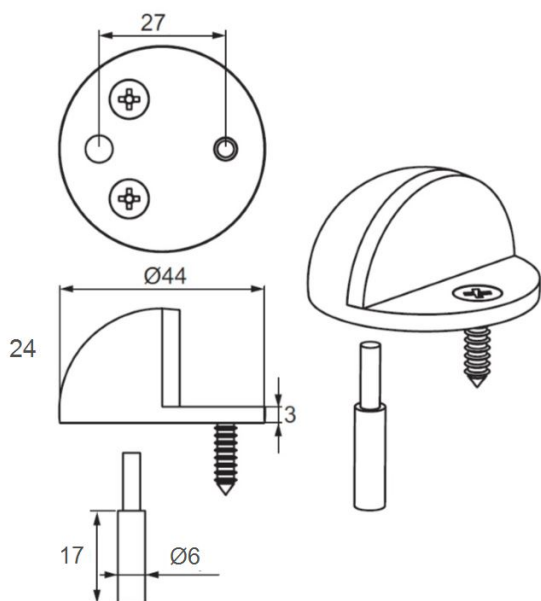

PRODUCT SHEET

Description:

Door Stopper "Half-Moon", $\varnothing 44$ mm, SS304 Brushed, Incl. 1 SS-304 Screw $\varnothing 4 \times 30$ mm & Matching Floor Plug +SS304 Fixing, Pin $\varnothing 6 \times 20$ mm

Item number:

22.04.100-2

Units	Box	Carton	HS Code	Barcode
Pcs.	10	100	8302411000	 5704866470063

SISO A/S

Mileparken 11
DK-2740 Skovlunde
Denmark
VAT: DK 24786013

Phone +45 45 830 900

www.siso.dk
siso@siso.dk

Danske Bank
Nytorv Branch
Copenhagen
SWIFT: DABADKKK

Account no.
4180 3112 112936
IBAN Account
DK7230003112112936